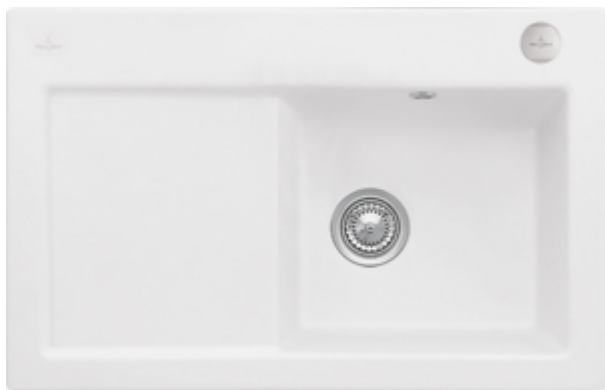

SUBWAY 45 BUILT-IN SINK RECTANGLE

PRODUCT INFORMATION

Article title	Villeroy & Boch Subway 45 Built-in sink, included Outlet fitting pop-up, of Ceramic, 780 x 510 mm, Stone White CeramicPlus
Article number	671402RW
Scope of delivery	1x sink 1 x pop-up waste system 1 x cover cap, round
Length in mm	510
Width in mm	780
Height in mm	220
Interior depth	200
Collection	Subway 45
Product designation	Built-in sink
Material	Ceramic
Other material	Grate: Stainless steel Valve: Stainless steel
Position of main bowl	Basin on right
Colour designation	Stone White
other colour designations	Grate: Chrome Valve: Chrome
Assembly / Assembly type	surface-mounted installation