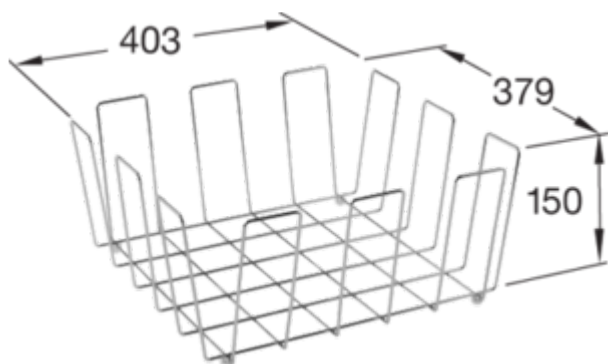

ACCESSORIES, ACCESSORIES FOR SINKS, KITCHEN ACCESSORIES, KITCHEN SINK ACCESSORIES ACCESSORIES

PRODUCT INFORMATION

. POSITION

Model	8K1400
Weight	1,75 kg
Description	Accessory set comprising: : a universal cutting board made of beech, a stainless steel salad basket